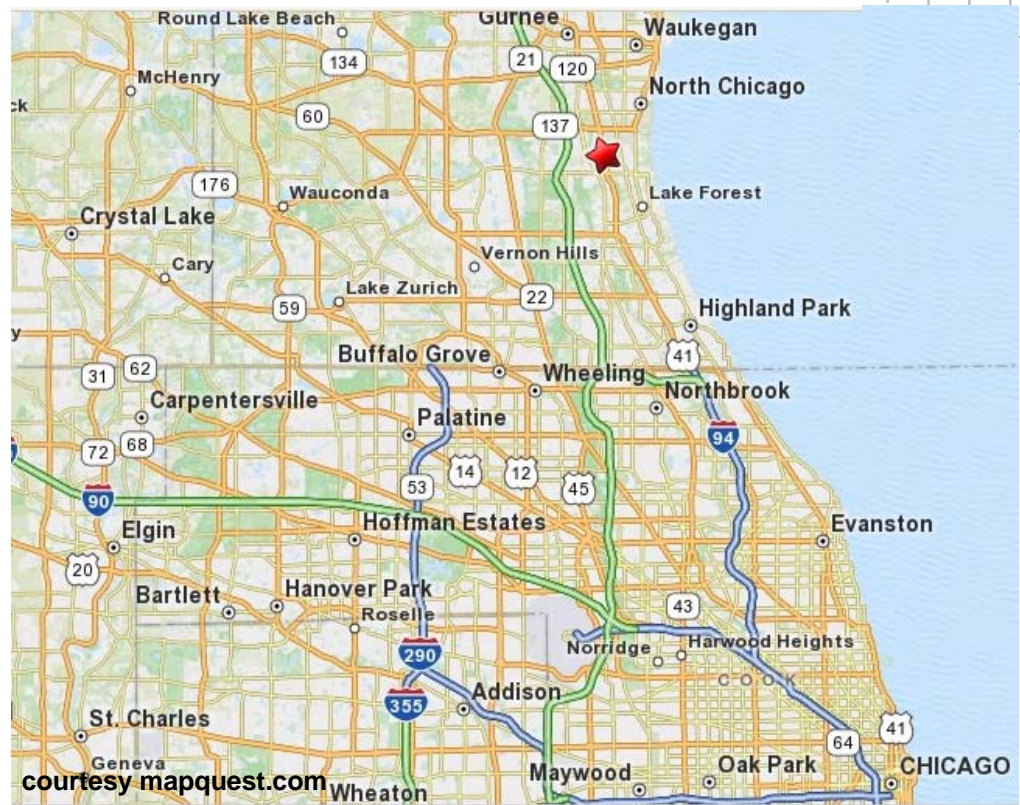

## DIRECTIONS

### From O'Hare Airport (or south)

Take the I-190 exit east toward Chicago (2.6mi). Merge onto I-294 Tollway North toward Milwaukee. I-294 becomes I-94 in about 13 miles. Continue north on I-94 to IL-60 / Town Line Road exit and go east two miles to Skokie Highway / Rt 41. Turn left / north and proceed 3.9 miles. Helio Precision will be on your right in the Center Point Industrial Center. Our facility is located in the rear or east side of the building.

### From the West

Take the I-90 exit east toward Chicago. Merge onto I-294 Tollway North toward Milwaukee. I-294 becomes I-94 in about 13 miles. Continue north on I-94 to IL-60 / Town Line Road exit and go east two miles to Skokie Highway / Rt 41. Turn left / north and proceed 3.9 miles. Helio Precision will be on your right the in the Center Point Industrial Center. Our facility is located in the rear or east side of the building.

### From Downtown Chicago

Take I-94 north toward Milwaukee. As you leave the northern reaches of downtown, be sure to stay to your right when you approach the split between the Edens Expressway (I-94) and I-90. You DO NOT WANT to head toward Rockford. You will be on I-94 from downtown approximately 21 miles. We are located approximately 3.9 miles after you pass IL-60 / Town Line Road. Helio Precision will be on your right in the Center Point Industrial Center. Our facility is located in the rear or east side of the building.